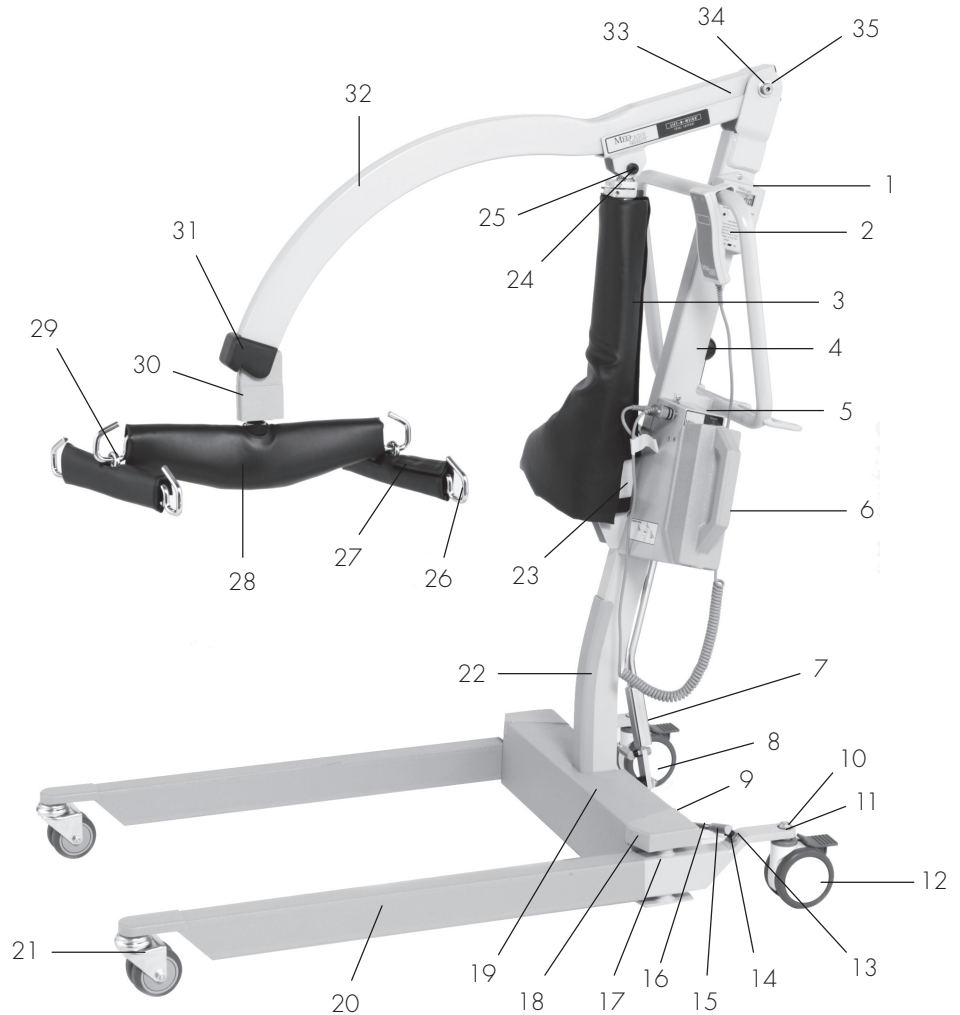

Care Lifts Parts List

- 1 – 400700 Scale Display
- 2 – 400940 Hand Control
- 3 – 400092 Padded Actuator Cover
- 4 – 400199 Lift Mast
  400171 600 lb Lift Mast
- 5 – 400902 Receiver Box
- 6 – 400901 Battery Pack
- 7 – 400585 Spreader Handle
- 8 – 400535 Pivot Bar
- 9 – 400540 Linkage Rod
- 10 – 400325 Nylock Nut
- 11 – 400335 Lock Washer
- 12 – 400315 Rear Wheel
- 13 – 400150 Flat Washer
- 14 – 400575 Lock Washer
- 15 – 400550 Right Hand Ball Joint
  400545 Left Hand Ball Joint
- 16 – 400560 Right Hand Nut
  400555 Left Hand Nut
- 17 – 400499 Lift Leg
- 18 – 400599 Lift Base
  400170 600 lb Lift Base
- 19 – 400510 Lift Base Cover
- 20 – 400410 Lift Leg Cover
- 21 – 400320 Front Wheel
  400405 Cap Screw for Wheel
  400325 Nylock Nut
- 22 – 400110 Mast Protector
- 23 – 400305 Lift Actuator
- 24 – 400137 Lift Actuator Bolt
- 25 – 400245 Nylon Washer for Actuator
- 26 – 400606 Hanger Bar
- 27 – 400096 Padded Hanger Bar Cover
- 28 – 400093 Padded Yoke Cover
- 29 – 400600 Scale Hanger Assembly
  400607 Blank Scale Hanger
- 30 – 400625 Load Cell Housing
- 31 – 400620 Boom Head Cushion
- 32 – 400298 Lift Boom
- 33 – 400299 Boom Support
- 34 – 400135 Flat Washer
- 35 – 400125 Boom/Mast Bolt

- #400001 Care Lift
- #400019 Care Bâr Lift
- #400000 LIBI Lift
- #400003 Care Lift-n-Weigh
- #400013 Care Bâr Lift-n-Weigh

Items Not Pictured

400800 Charger	401520 Lock Washer
400421 Leg Bolt	400246 Nylon Boom Washer
400210 T-shaped Boom Bushing	400525 Spherical Washer
400590 Ball for Handle	400640 Nylock Nut for Scale Hanger
400138 Nylon Nut for Actuator Bolts	400150 Flat Mast Washer
400565 Nylock Nut for Ball Joints	401520 Lock Washer for Scale Hanger
400520 Black Spring	400760 Power Cable for Scale
400325 Nylock Nut for Pivot Bar	400150 Flat Washer for Scale Hanger
400132 Grommet on Mast	403206 Touch-up Paint Bottle
400226 Scale Hanger Bolt	401511 Rubber Padding in Base Cover
400220 Mast Cap