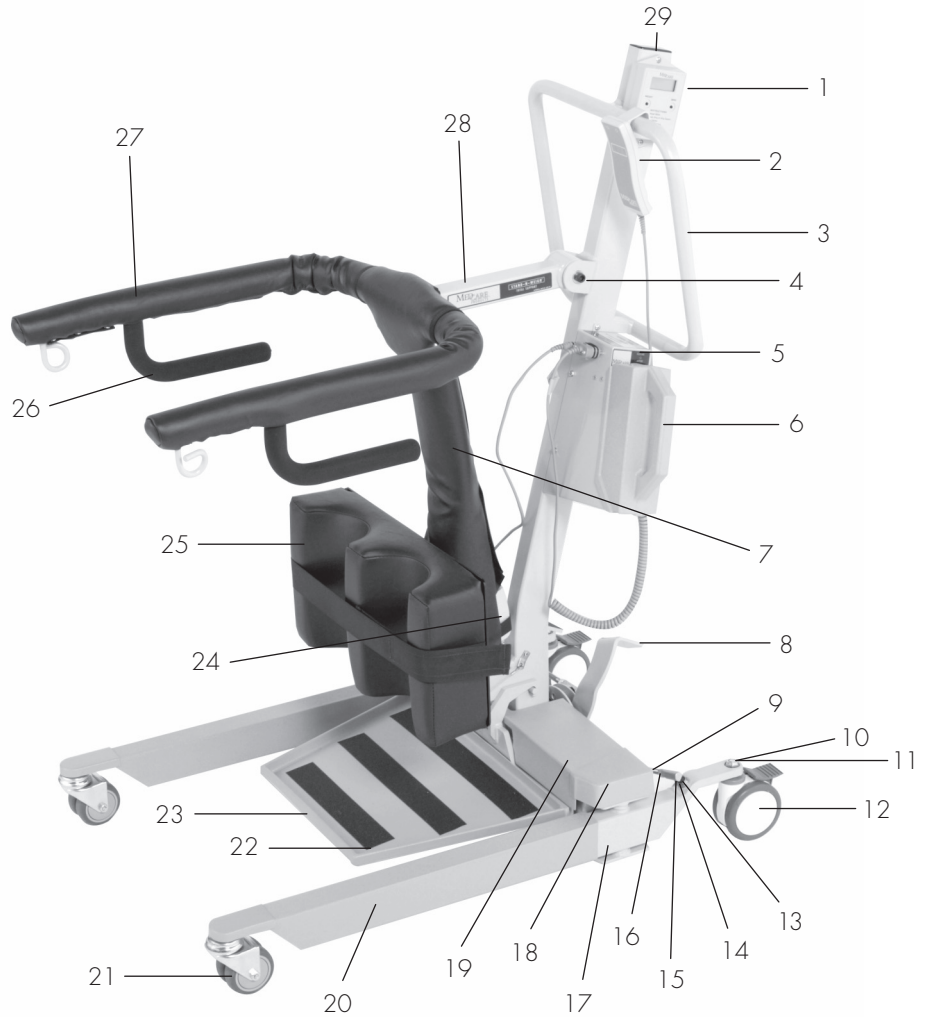

Care Stands Parts List

- 1 – 400700 Scale Display
- 2 – 400940 Hand Control
- 3 – 402199 SNW Mast
  401199 Stand Mast
- 4 – 401946 Arm Cap Screw
- 5 – 400902 Receiver Box
- 6 – 400901 Battery Pack
- 7 – 400092 Padded Actuator Cover
  400099 Runner Actuator Cover
- 8 – 401350 Foot Pedal
  400325 Nylock Nut
  400585 Leg Spreader Handle
- 9 – 400540 Linkage Rod
- 10 – 400325 Nylock Nut
- 11 – 400335 Lock Washer
- 12 – 400315 Rear Wheel
- 13 – 400150 Flat Washer
- 14 – 400575 Lock Washer
- 15 – 400550 Right Hand Ball Joint
  400545 Left Hand Ball Joint
- 16 – 400560 Right Hand Nut
  400555 Left Hand Nut
- 17 – 401499 Stand Leg
- 18 – 402599 SNW Base
  401599 Stand Base
- 19 – 401515 SNW Base Cover
  401510 Stand Base Cover
- 20 – 401410 Stand Leg Cover
- 21 – 400320 Front Wheel
  400405 Cap Screw for Wheel
  400325 Nylock Nut
- 22 – 402596A SNW Foot Plate
  401596 Stand Foot Plate
- 23 – 401512 Foot Plate Cover
- 24 – 401306 Stand Actuator
  401336 500 lb Runner Actuator
- 25 – 401009 Knee Pad Assembly
  401010 Knee Pad
  401012 Velcro Strap
  401198 Knee Pad Bracket
  401175 Plastic Glide
- 26 – 401275 Hand Grips
- 27 – 400097 Padded Arm Cover
- 28 – 401298 Stand Arm
- 29 – 400220 Mast Cap

- #400002 Care Stand
- #400005 Care Stand-n-Weigh®
- #400006 Care Bär Stand
- #400007 Care Bär Stand-n-Weigh®
- #400021 LIBI Stand

Items Not Pictured

400800 Charger	400575 Mast Lock Washer
400421 Leg Bolt	401521 Bolt Under Base
402215 Base Plate Screw	400150 Flat Mast Washer
400247 Nylon Washer for Arm	401520 Lock Washer Under Base
402596B 1/4" L Shaped Plate	400120 Small Phillips Screw
400245 Nylon Washer for Actuator Bolts	400235 Flat Washer Under Base
401706 Black Plug	401511 Rubber Padding in Base Cover
400138 Nylock Nut for Actuator Bolt	401301 Stand Arm Pivot Pin
401699 SNW Load Cell	402001 Square Base Plate
400132 Grommet on Mast	400760 Power Cable for Scale
401570 Pin for Safety Cable	401137 Stand Actuator Bolt
	401134 Special Stand Arm Washer
	403206 Touch-up Paint Bottle